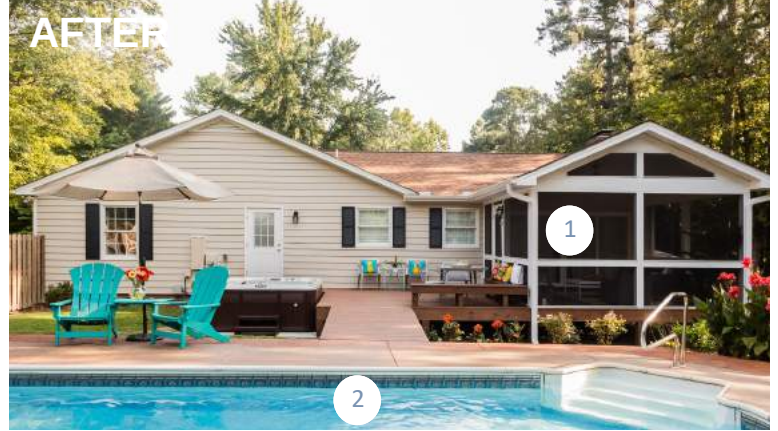

RESOURCE GUIDE

ALAN & STEW

- 1 RIVERBANK CUSTOM HOMES
- 2 STAIN COLOR
- 3 RISING SUN POOLS
- 4 AMBIENTE
- 5 2D PROFESSIONALS

- Custom Screened Porch
- Riverwood SW3507
- 880 series Lounge Cameo in Celestite and Mahogany Skirt
- See details on Page 7
- Landscaping