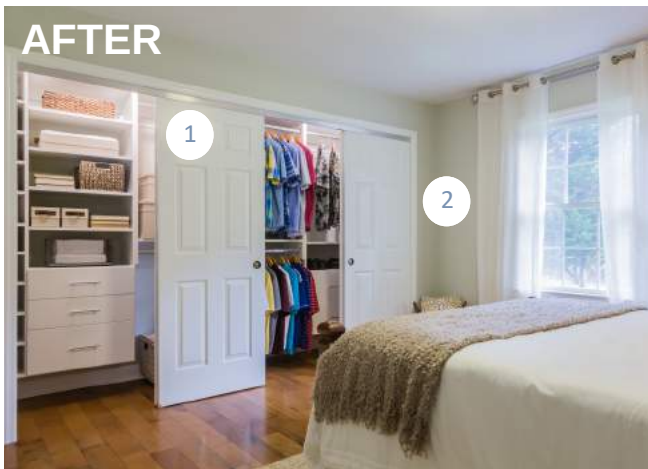

RESOURCE GUIDE

ALAN & STEW

1 CAROLINA CLOSETS PLUS

2 WALL COLOR

3 GARNER APPLIANCE AND MATTRESS

Custom Closet Installation in White

Guest Bedroom : Conservative Gray SW7015

Hall : Mindful Gray SW7016

See details on page 8