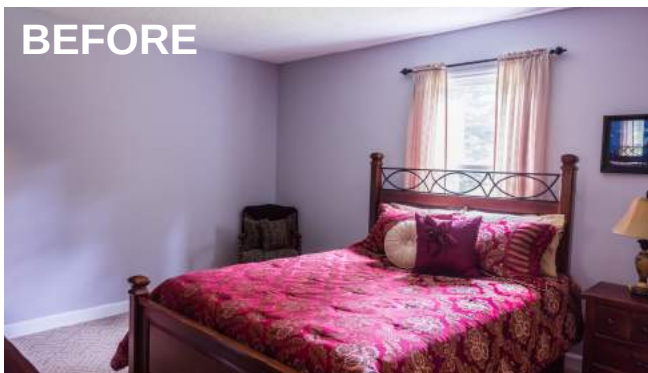

RESOURCE GUIDE

ALAN & STEW

1 CAROLINA CLOSETS PLUS

2 WALL COLOR

3 GARNER APPLIANCE AND MATTRESS

Custom Closet Installation in White

Guest Bedroom : Conservative Gray SW7015

Hall : Mindful Gray SW7016

See details on page 8