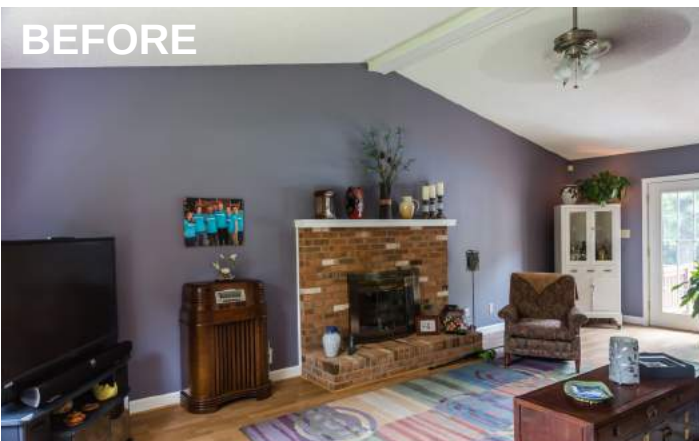

RESOURCE GUIDE

ALAN & STEW

AFTER

BEFORE

AFTER

1 AMBIENTE

2 JIM ABBOTT TILE

STUDIO TILE AND DESIGN

3 SHADES OF LIGHT

4 ABSTRACT PHOTOGRAPHS

5 WALL COLOR

See details on page 7

Tile Installer

12"x24" Tudor Stone in Gray

56" Modern LED Ceiling Fan in Brushed Nickel

Art by Sydney Steen

Repose Gray SW7015