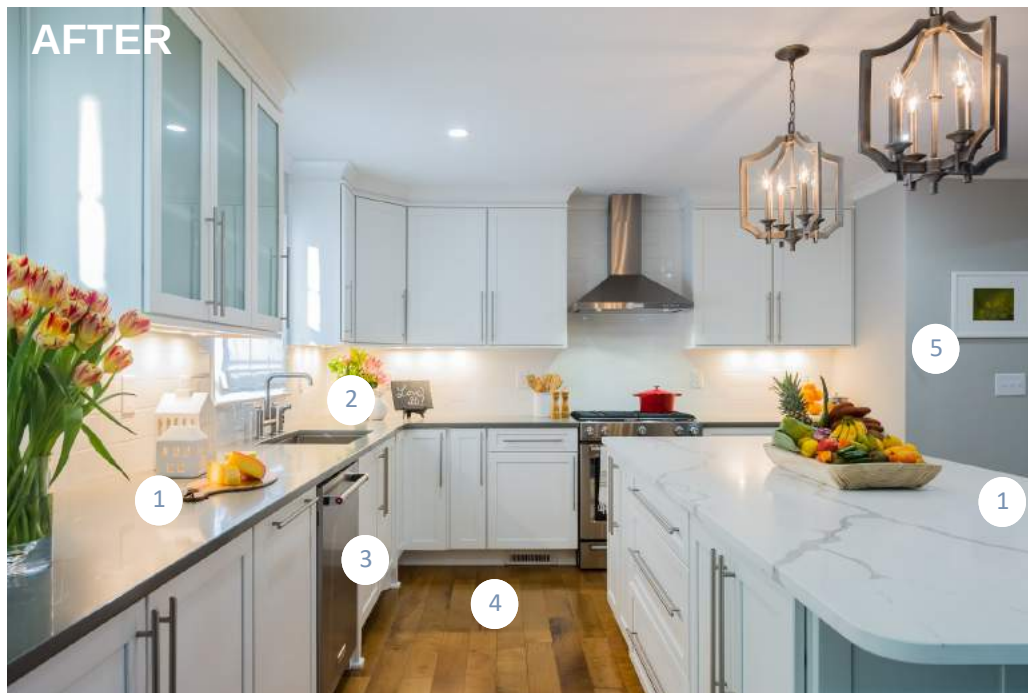

RESOURCE GUIDE

ALAN & STEW

1	ABSOLUTE STONE	Countertop Fabrication
	COSMOS GRANITE & MARBLE	Countertops-Dove Grey; Kitchen Island-Calacatta Vintage
2	HUGHES KITCHEN AND BATH COLLECTION	See details on page 8
3	GARNER APPLIANCE AND MATTRESS	See details on page 8
4	FRAZEE CARPET & INTERIORS	Engineered 5" Birch-Glazed Sun
5	ORANGE CAT ART	Photography
6	WALL COLOR	Repose Gray SW7015