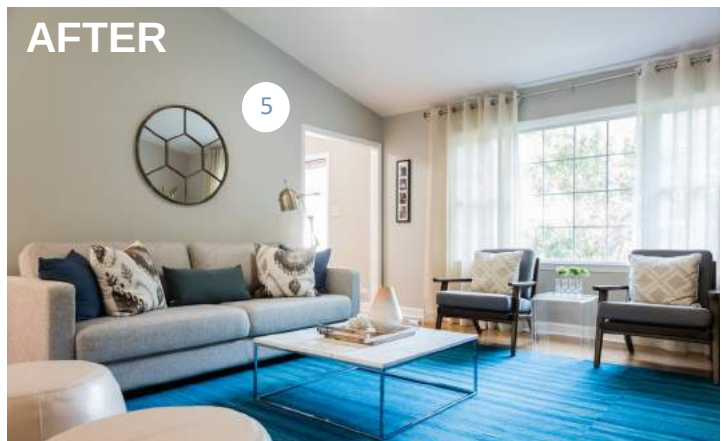

AFTER

1 AMBIENTE

2 JIM ABBOTT TILE

STUDIO TILE AND DESIGN

3 SHADES OF LIGHT

4 ABSTRACT PHOTOGRAPHS

5 WALL COLOR

See details on page 7

Tile Installer

12"x24" Tudor Stone in Gray

56" Modern LED Ceiling Fan in Brushed Nickel

Art by Sydney Steen

Repose Gray SW7015